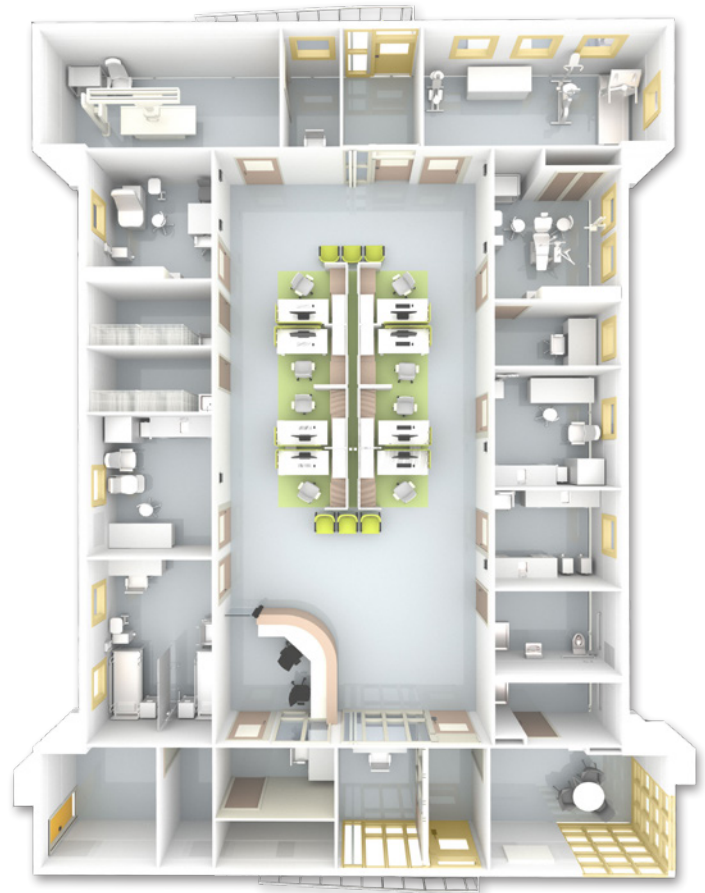

## SIZE AND CAPACITY

- Multiple Exam Rooms
- Secure Pharmaceutical Room
- Medical Records Room
- Negative Pressure Room

Unit	Dimensions	Sq. Ft.
Assembled Medical Unit	56' x 80'	4,200
Dental Exam Room	11' x 21'	231
Medical Lab	11' x 10'	110
Optometry Room	11' x 12'	132
Physical Therapy Room	21' x 11'	231
Radiology Lab	27' x 11'	297
Triage/Exam Room	11' x 17'	187
Waiting Room	24' x 56'	1,344