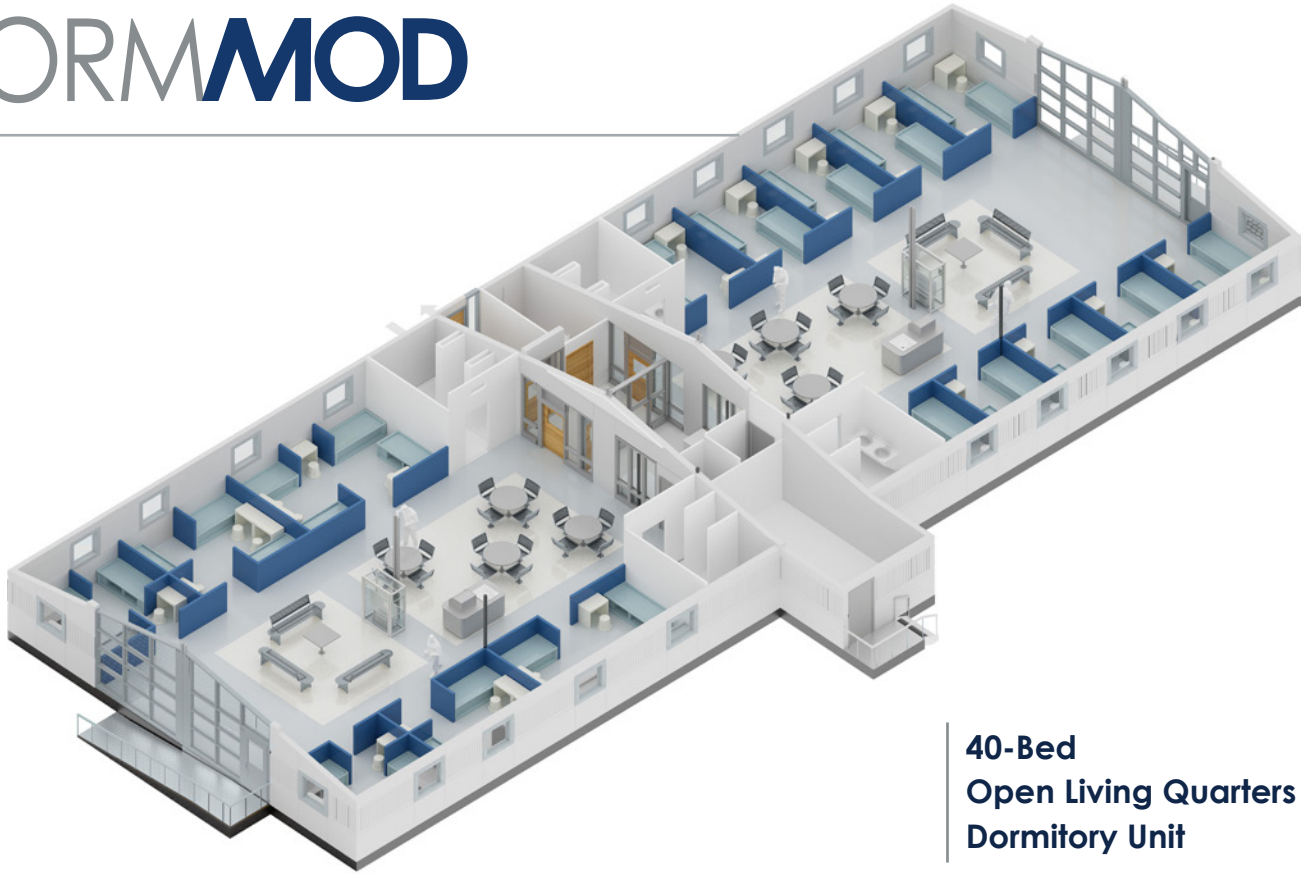

# DORMMOD

**40-Bed  
Open Living Quarters  
Dormitory Unit**

## DORMITORY HOUSING UNIT

### MODEL

DORMMOD 40-bed housing unit is fully furnished and ready for delivery and assembly for turnkey operational use.